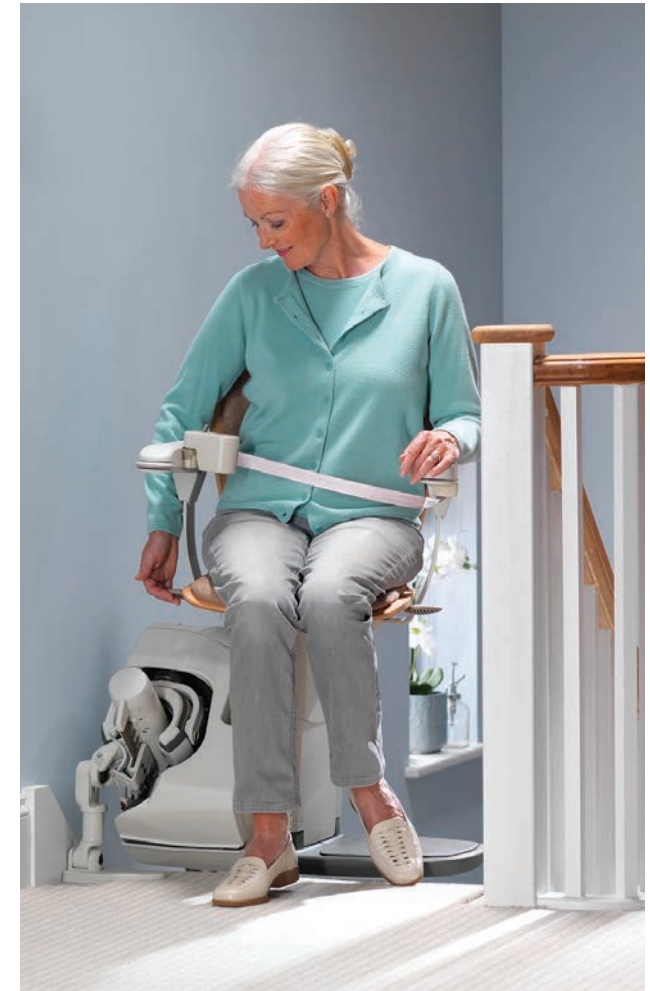

☐ Manual swivel seat

☐ Powered swivel seat

You can truly make your stairlift unique by selecting one of our many upholstery options. Along with our standard offering (shown below), you can choose from our wide range of collections, including the Agua Fusion Collection with its contemporary diamond pattern, our luxurious velvety fabric range and our stylish yet practical vinyl/fabric combinations.

Vinyl upholstery colours

Rail colour

Swivel seat options